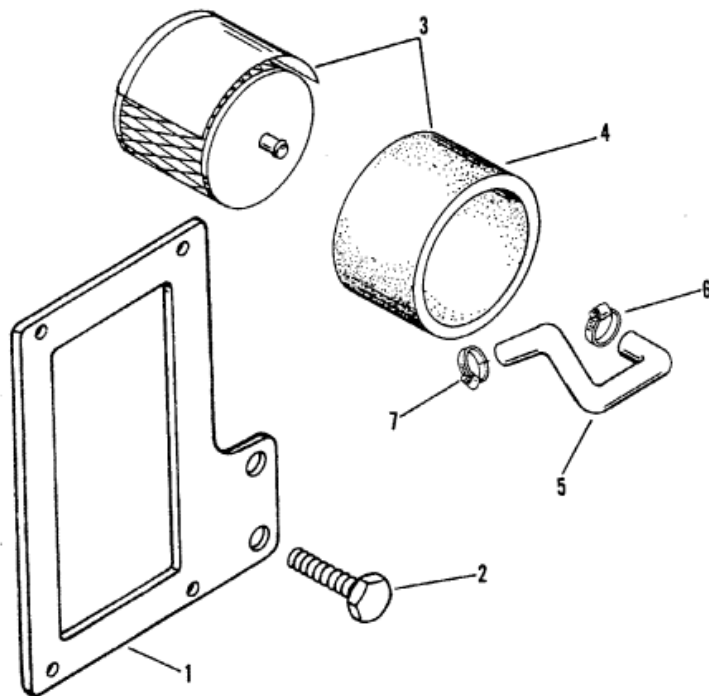

AIR CLEANER

Parts List

Ref	Class	Part	Description	Qty	Comment	Footnote
1		805176T	BRACKET	1		
2	10	809913815	SCREW	2		
3		805115A 2	AIR CLEANER	1		
4		805312	ELEMENT	1		
5	32	805323	VENT TUBE	1		
6	54	801326638	CLAMP (SMALL)	1		
7	54	801761179	CLAMP (LARGE)	1		